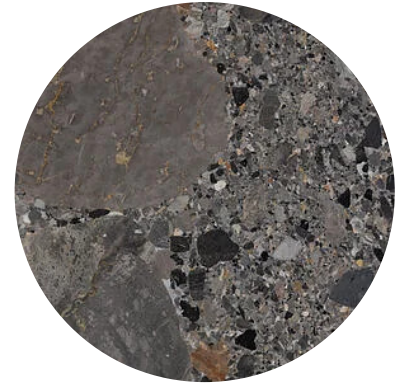

# MARBLE PIERRE GRIS

### Finish

polished, matt, bush hammered, flamed,  
brushed

\* The indicated weight can vary by  
about 5% due to the different weight  
specific for the various classes of  
product.

The slab simulates natural stone so, some changes are possible in the final product.